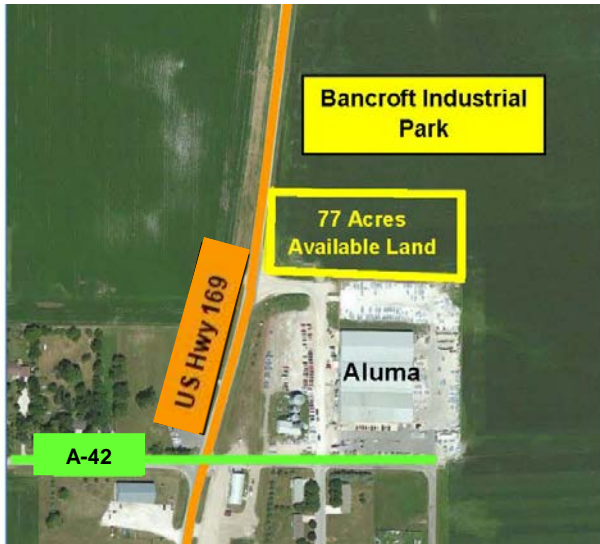

IOWA

Kossuth County

BANCROFT INDUSTRIAL PARK – BANCROFT, IA

Laborshed Potential:

Kossuth County Commuting Area: 68,186
Mid Iowa Laborshed: 254,554

Kossuth County Leading Employers:

Aluma, KLM – *Aluminum Trailer Manufacturer*
Snap-on Tools – *Industrial Tool Boxes*
Pharmacists Mutual Insurance Co. – *Insurance Provider*
Algona Community School District – *Education K-12*
Kossuth Regional Health Center – *Health Care*
MaxYield Cooperative – *Agricultural Products*
Hormel Foods Corporation – *Meat Processing*
S – *Ag Related Industry*
StateLine Cooperative – *Agricultural Products*
Exceptional Opportunities Inc. – *Residential Care Services*

Description: Land is located in the northern part of Bancroft and north of Aluma manufacturing company, with city water, sewer and electric, and a new entrance road off Hwy 169.

Lot Size: 77 acres

Topography: Flat