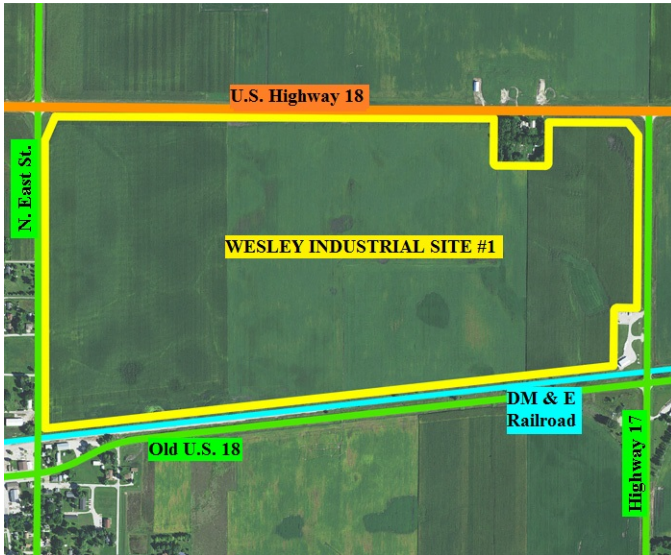

IOWA

Kossuth County

WESLEY INDUSTRIAL SITE #1 – WESLEY, IA

Laborshed Potential:

Kossuth County Commuting Area: 25,302
Mid Iowa Laborshed: 58,344

Kossuth County Leading Employers:

- K & H Coop Oil - *Petroleum, LP and Convenience Stores*
- Gold Eagle Cooperative – *Agricultural Products*
- Snap-on Tools – *Industrial Tool Boxes*
- Pharmacists Mutual Insurance Co. – *Insurance Provider*
- Algona Community School District – *Education K-12*
- Kossuth Regional Health Center – *Health Care*
- MaxYield Cooperative – *Agricultural Products*
- Hormel Foods Corporation. – *Meat Processing*
- Murphy-Brown LLC – *Ag Related Industry*
- Aluma, KLM – *Aluminum Trailer Manufacturer*
- StateLine Cooperative – *Agricultural Products*
- Exceptional Opportunities Inc. – *Residential Care Services*

Description: Property is located just east of Wesley.
Property has direct access to DM & E rail.

Lot Size: 295 acres +/-

Topography: Flat

Available Lots: Not Platted

Zoning: I-2 – General Industrial

Utilities:

Electric Provider: Alliant Energy
700 yards to substation in Wesley

Natural Gas Provider: MidAmerican Energy
Natural Gas Main Size: 4 inches est.
100 feet from site

Water Provider: City of Wesley
Water Main: 4 inches or 6 inches
4” - 80 feet to site 6” - 1000 feet to site
Water Pressure: 50 PSI

Sewer Supplier: City of Wesley
Sewer Main: 8 inches
100 feet from site

Incentives:

Located within Enterprise Zone

Highways & Interstates:

Interstate 35 - 35 miles
Highway 20 - 40 miles
Interstate 90 - 44 miles