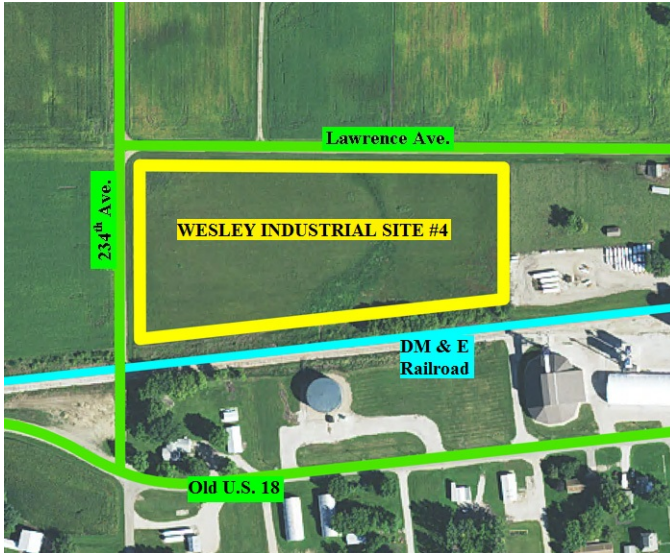

IOWA

Kossuth County

WESLEY INDUSTRIAL SITE #4 – WESLEY, IA

Laborshed Potential:

Kossuth County Commuting Area: 25,302
Mid Iowa Laborshed: 58,344

Kossuth County Leading Employers:

K & H Coop Oil - *Petroleum, LP and Convenience Stores*
Gold Eagle Cooperative - *Agricultural Products*
Snap-on Tools - *Industrial Tool Boxes*
Pharmacists Mutual Insurance Co. - *Insurance Provider*
Algona Community School District - *Education K-12*
Kossuth Regional Health Center - *Health Care*
MaxYield Cooperative - *Agricultural Products*
Hormel Foods Corporation - *Meat Processing*
Murphy-Brown LLC - *Ag Related Industry*
Aluma, KLM - *Aluminum Trailer Manufacturer*
StateLine Cooperative - *Agricultural Products*
Exceptional Opportunities Inc. - *Residential Care Services*

Incentives:

Located within Enterprise Zone

Description: Property is located just west of Wesley.
Property has direct access to DM & E rail.

Lot Size: 9 acres +/-

Topography: Flat

Available Lots: Not Platted

Zoning: Agriculture

Utilities:

Electric Provider: Alliant Energy
300 feet from site

Natural Gas Provider: MidAmerican Energy
Natural Gas Main Size: 4 inches est.
500 feet from site

Water Provider: City of Wesley
Water Main: 2 inches
30 feet from site
Water Pressure: 50 PSI

Sewer Supplier: City of Wesley
Sewer Main: 8 inches
20 feet from site

Highways & Interstates:

Interstate 35 - 35 miles
Highway 20 - 40 miles
Interstate 90 - 44 miles

Rail Service: Property has direct access to DM & E rail.